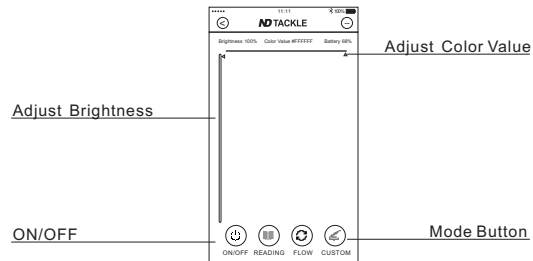

-Control the ND Smart Light via APP