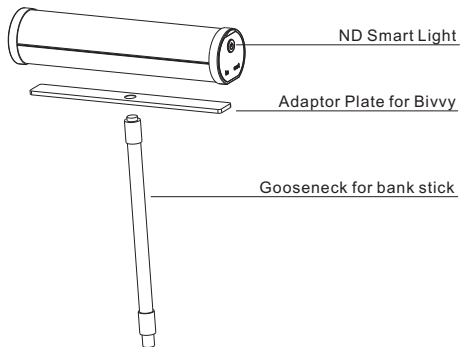

4 | Overview